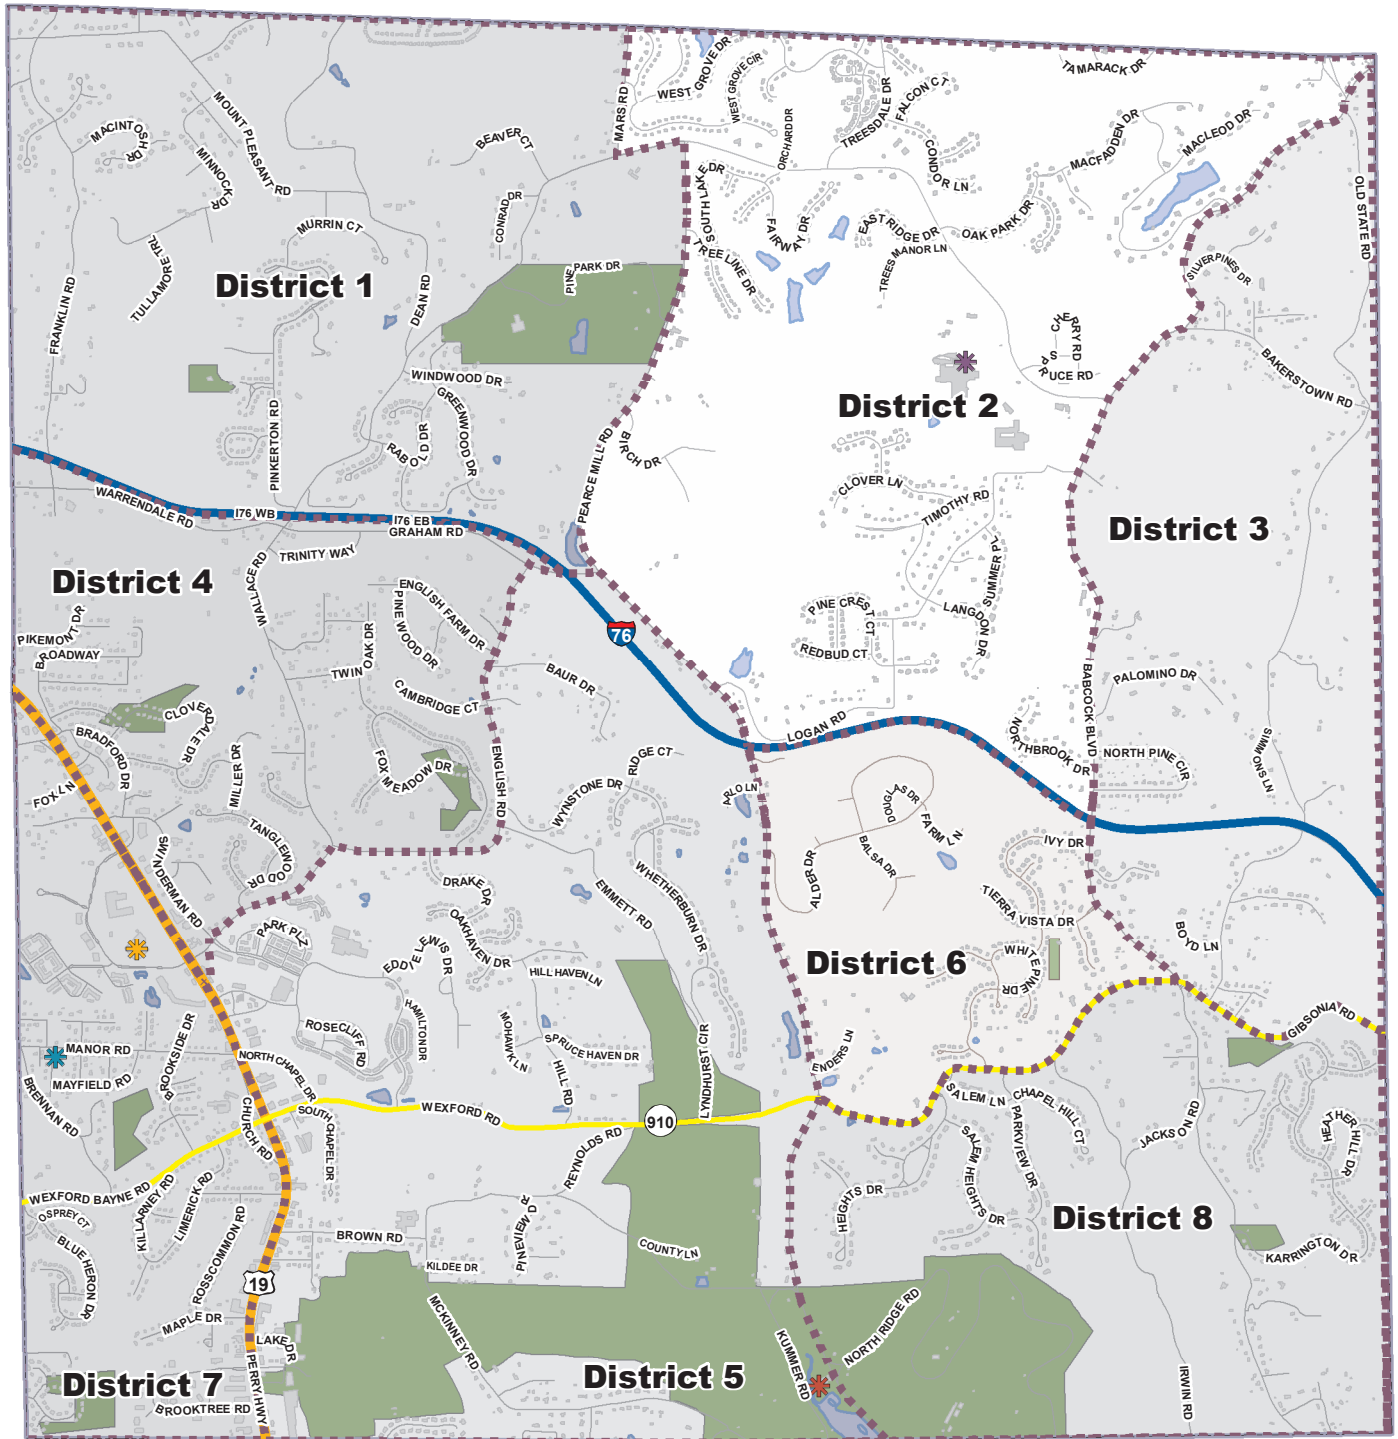

Township of Pine Voting Districts

District	Location	Address
1, 2, 3	PineRichland Stadium	700 Warrendale Road
4, 5	North Way Christian Community Church	12121 Perry Hwy
6, 8	North Park Skating Rink (Main Floor)	1200 Kummer Road
7	Salem United Methodist Church	350 Manor Road

LENNON, SMITH, SOULERET ENGINEERING, INC.
 846 4th Avenue • Coraopolis, PA 15108
 (412) 264-4400 • Fax No. (412) 264-1200
 E-Mail Address: Admin@LSSE.com

Polling Locations

- 1, 2, 3
- 4, 5
- 6, 8
- 7

Voting Districts
 Pine Township